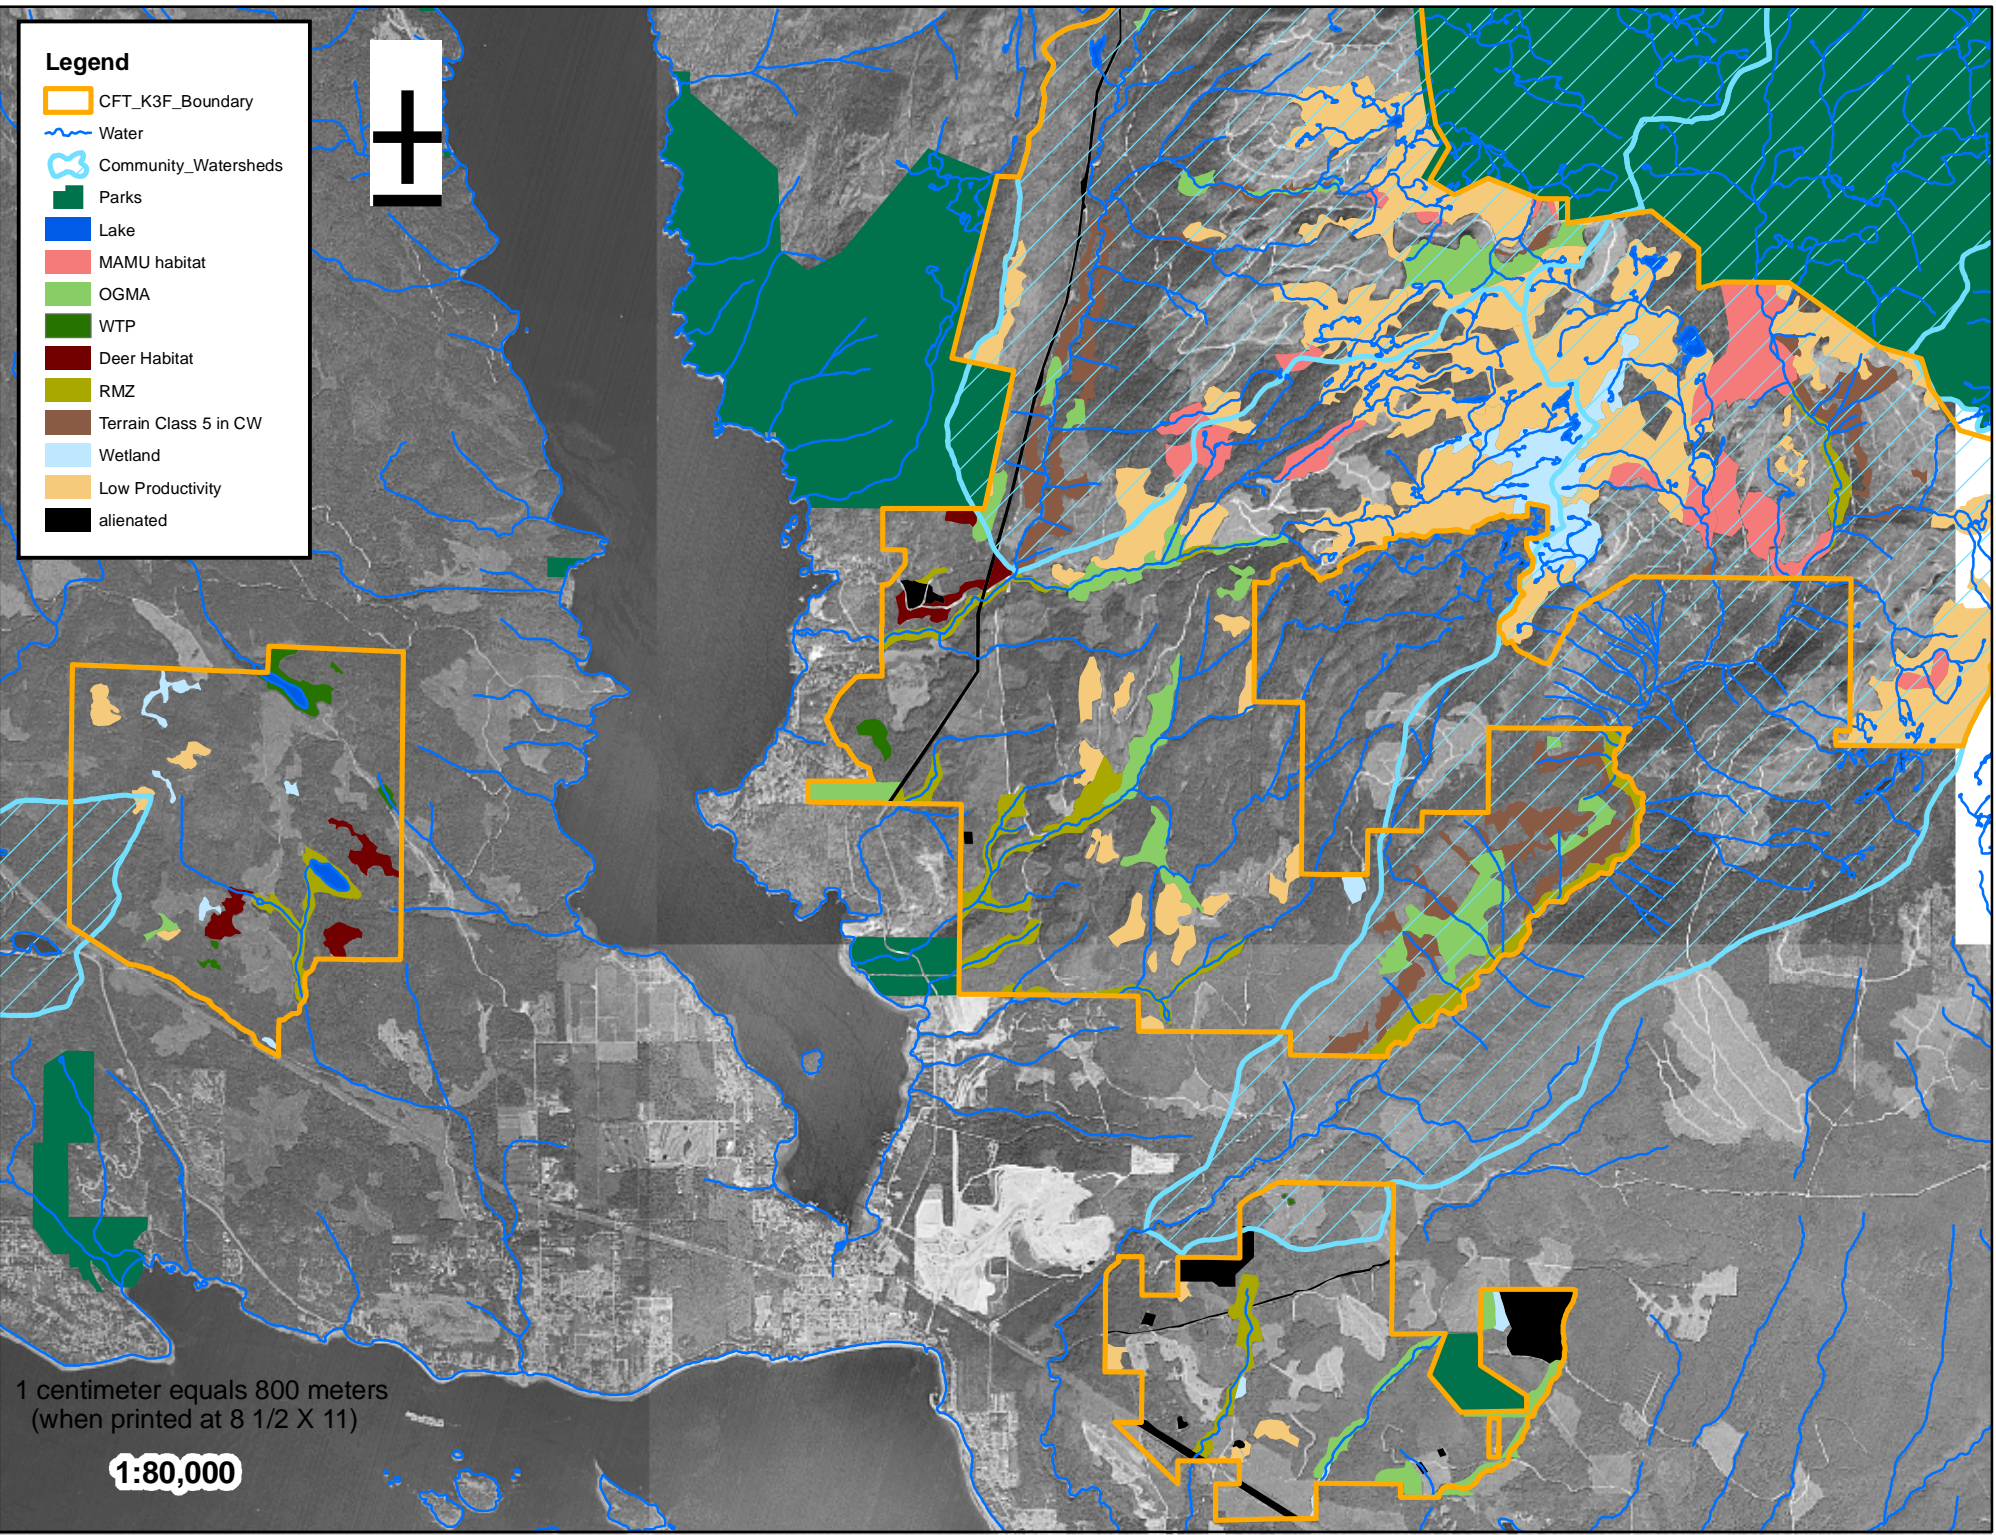

Legend

- CFT_K3F_Boundary
- Water
- Community_Watersheds
- Parks
- Lake
- MAMU habitat
- OGMA
- WTP
- Deer Habitat
- RMZ
- Terrain Class 5 in CW
- Wetland
- Low Productivity
- alienated

1 centimeter equals 800 meters
(when printed at 8 1/2 X 11)

1:80,000