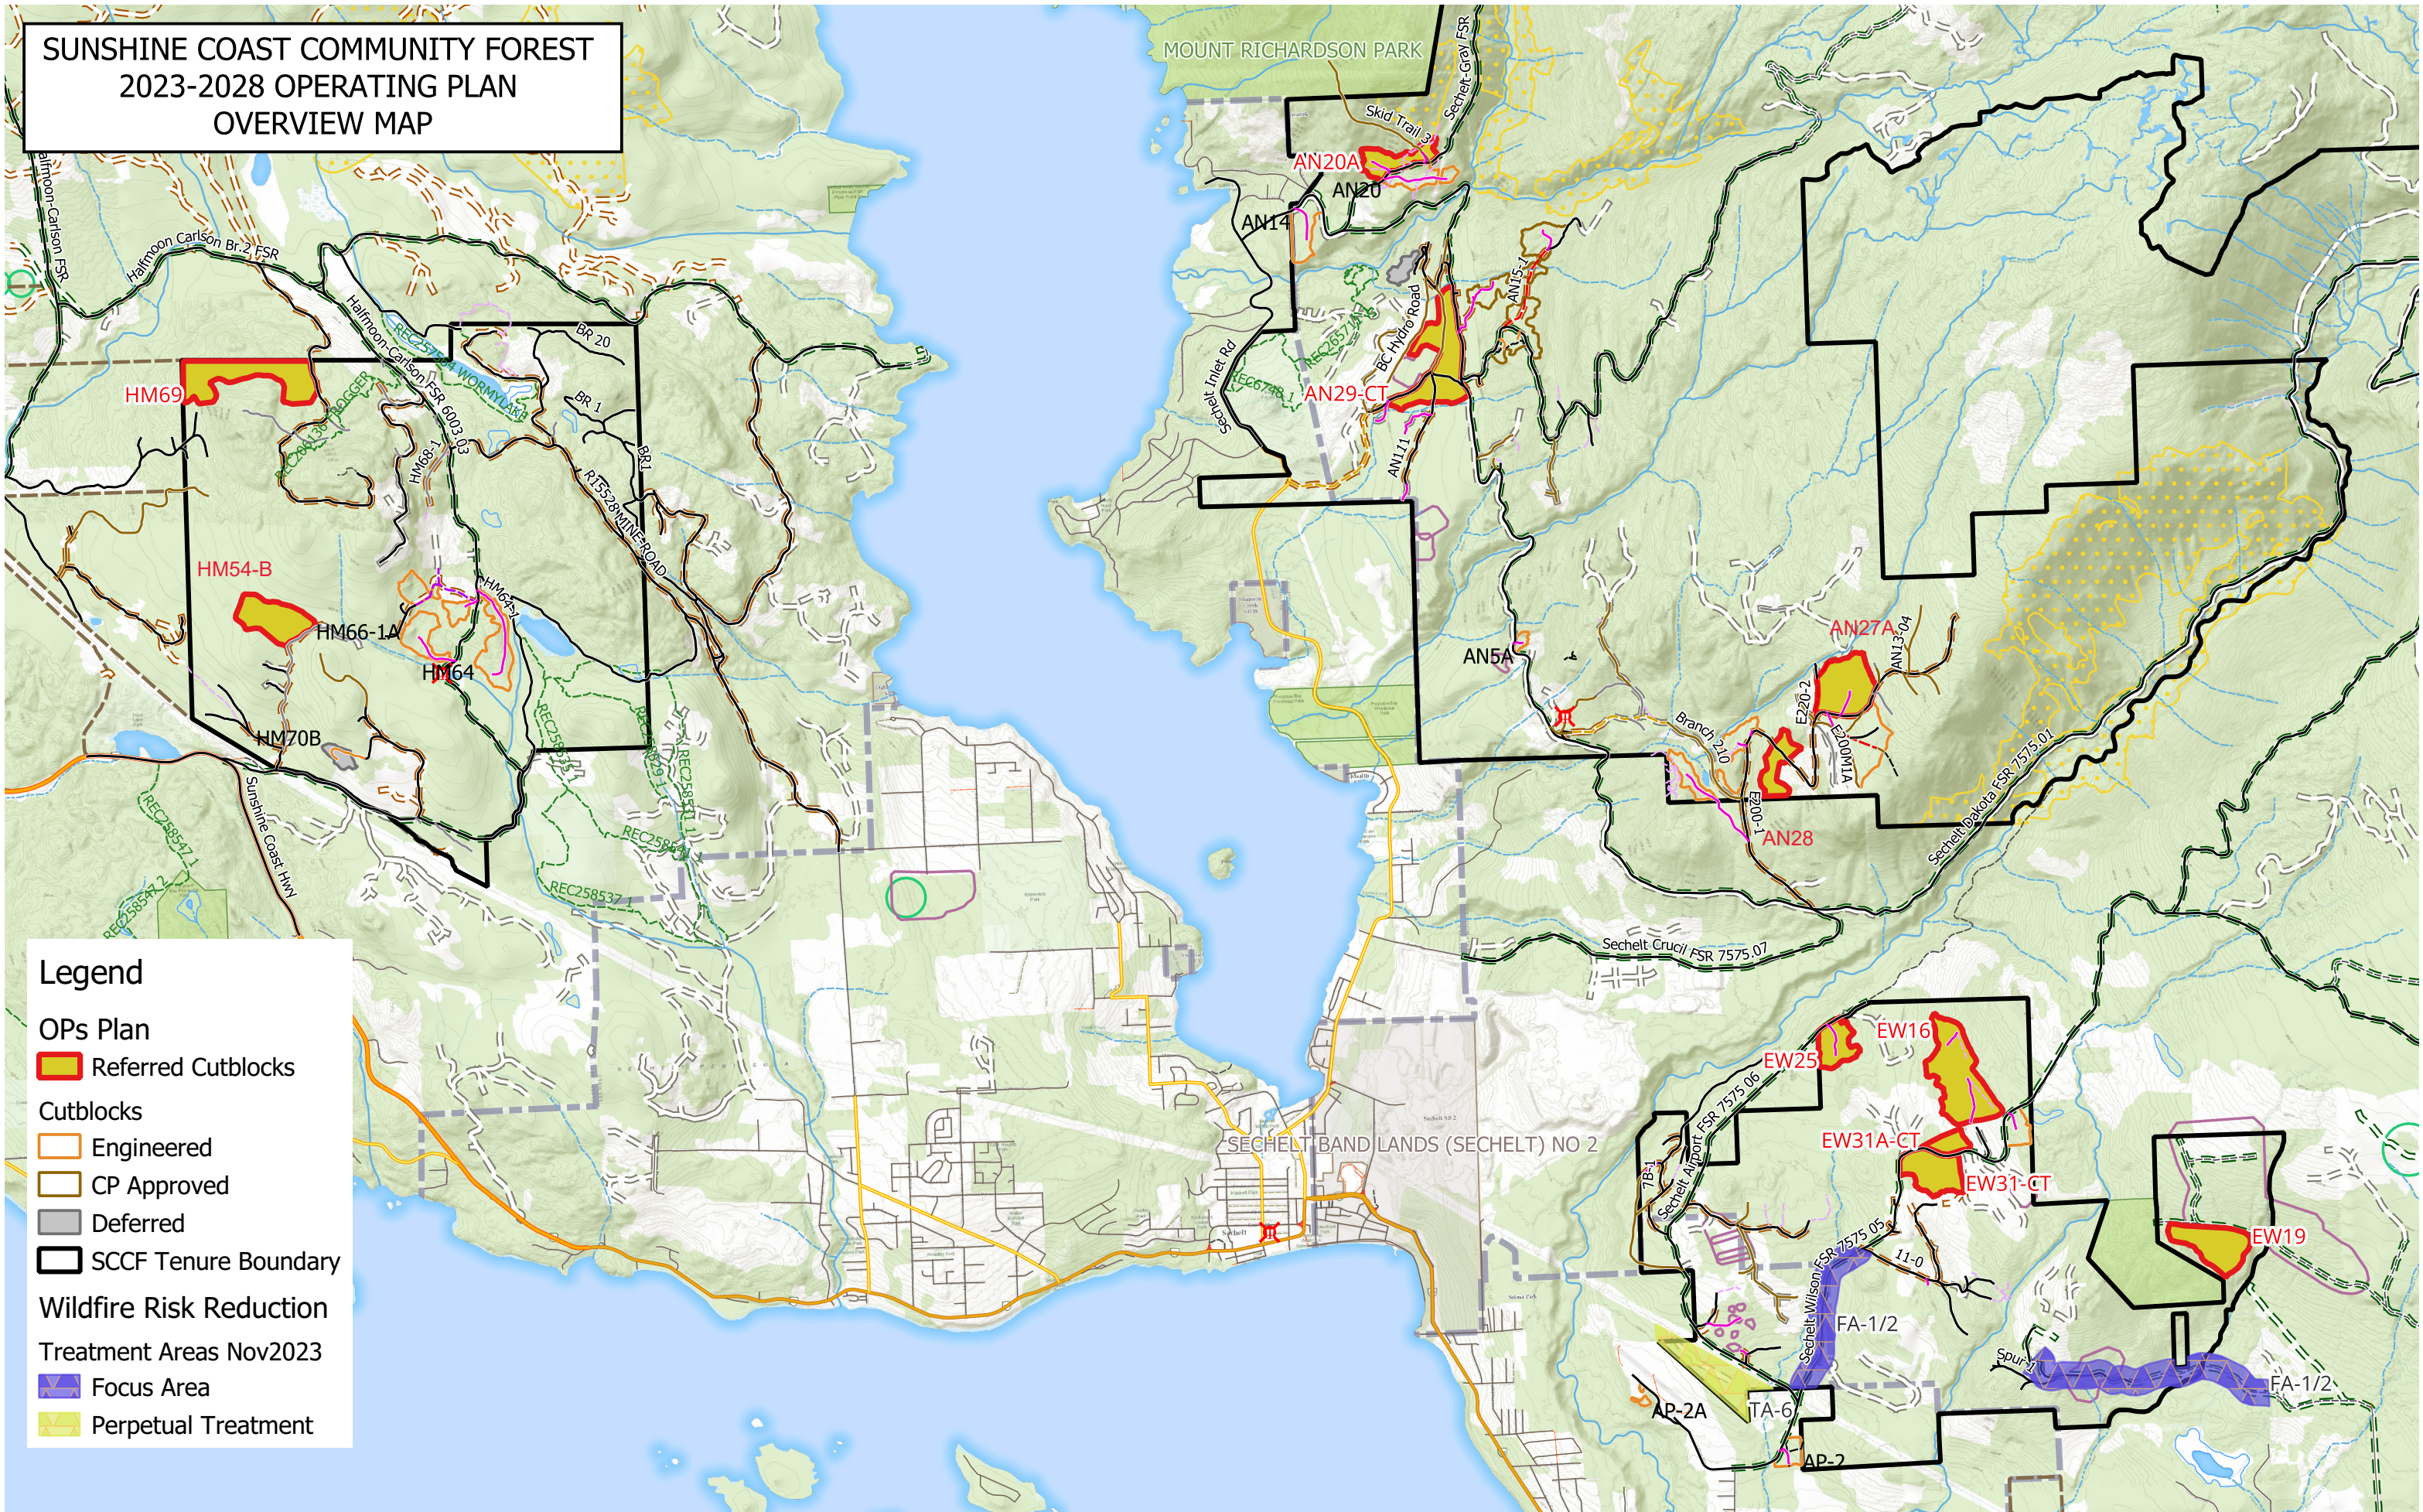

**SUNSHINE COAST COMMUNITY FOREST
2023-2028 OPERATING PLAN
OVERVIEW MAP**

Legend

OPs Plan

- Referred Cutblocks

Cutblocks

- Engineered
- CP Approved
- Deferred
- SCCF Tenure Boundary

Wildfire Risk Reduction

Treatment Areas Nov2023

- Focus Area
- Perpetual Treatment